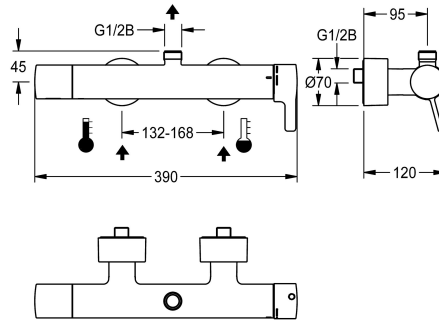

KWC F5L-Therm

Thermostatic single-lever wall-mounted mixer with pre-fitted hygiene unit

Modell-Linie: F5L | F5LT2104
Showers | Manual shower

KWC-No.

3600003857

F5L-Therm thermostatic single-lever mixer DN 15 as wall-mounted mixer for wall mounting, for shower facilities. Thermostatically controlled mixer cartridge with expansion element and active scald protection as well as adjustable and turn-proof temperature stop and ceramic disc technology. Pre-fitted hygiene unit with C-module including control electronics, 6 V lithium battery (CR-P2) and solenoid valve cartridge for automatic hygiene flushing and saving of statistical data. For connection to hot and cold water. Scald-protected, safe-touch housing with outlet on top, G 3/4 B, for installation of outlet bend or wall-mounted shower pipe. All-metal

construction, polished chromium-plated brass. Volume-reduced, smooth water lines made of brass without nickel coating, decoupled from the tap housing. With thermal insulation components to reduce heat transfer from the tap housing to the cold-water line. With adjustable and lockable connections with backflow preventers and strainers, fully covered by depth-adjustable screw rosettes. Activated hygiene flushing, fixed interval of 24 hours. With option for radio-controlled parameterisation, read-out of statistical data, realisation of predefined calendar functions as well as grouping of taps to perform predefined control functions via the necessary app.

no
no
not possible
no
manual
no
DN 15
Top section, ceramic
brass-look
brass-look
with thermostat
140 mm
70 mm
340 mm
no
no
no
chromed
chromed
polished
yes
no

KWC F5L-Therm

Thermostatic single-lever wall-mounted mixer with pre-fitted hygiene unit