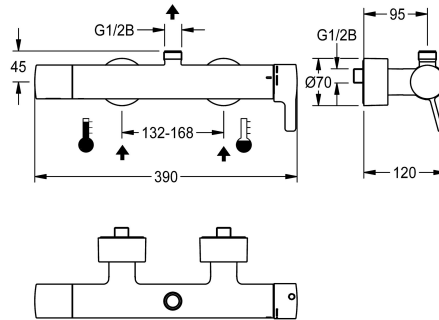

KWC F5L-Therm

Thermostatic single-lever wall-mounted mixer with pre-fitted hygiene unit

Modell-Linie: F5L | F5LT2104
Showers | Manual shower

KWC-No.

360003857

F5L-Therm thermostatic single-lever mixer DN 15 as wall-mounted mixer for wall mounting, for shower facilities. Thermostatically controlled mixer cartridge with expansion element and active scald protection as well as adjustable and turn-proof temperature stop and ceramic disc technology. Pre-fitted hygiene unit with C-module including control electronics, 6 V lithium battery (CR-P2) and solenoid valve cartridge for automatic hygiene flushing and saving of statistical data. For connection to hot and cold water. Scald-protected, safe-touch housing with outlet on top, G 3/4 B, for installation of outlet bend or wall-mounted shower pipe. All-metal

construction, polished chromium-plated brass. Volume-reduced, smooth water lines made of brass without nickel coating, decoupled from the tap housing. With thermal insulation components to reduce heat transfer from the tap housing to the cold-water line. With adjustable and lockable connections with backflow preventers and strainers, fully covered by depth-adjustable screw rosettes. Activated hygiene flushing, fixed interval of 24 hours. With option for radio-controlled parameterisation, read-out of statistical data, realisation of predefined calendar functions as well as grouping of taps to perform predefined control functions via the necessary app.

no
no
not possible
no
manual
no
DN 15
Top section, ceramic
brass
brass
with thermostat
140 mm
70 mm
340 mm
no
no
no
chromed
chromed
polished
yes
no

KWC F5L-Therm

Thermostatic single-lever wall-mounted mixer with pre-fitted hygiene unit