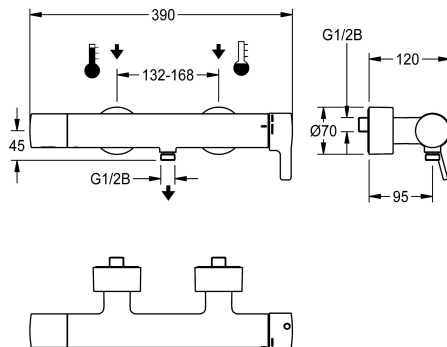

## KWC F5L-Therm

F5L-Therm thermostatic single-lever wall-mounted mixer with hand shower connection and pre-fitted hygiene unit

Modell-Linie: F5L | F5LT2112

Sprchové armatury | Hydraulické sprchy

### KWC-No.

**3600003858**

F5L-Therm thermostatic single-lever mixer DN 15 as wall-mounted mixer for wall mounting, for shower facilities. Thermostatically controlled mixer cartridge with expansion element and active scald protection as well as adjustable and turn-proof temperature stop and ceramic disc technology. Pre-fitted hygiene unit with C-module including control electronics, 6 V lithium battery (CR-P2) and solenoid valve cartridge for automatic hygiene flushing and saving of statistical data. For connection to hot and cold water. Scald-protected, safe-touch housing with hand shower connection, G 1/2 B. All-metal construction, polished chromium-plated brass. Volume-

reduced, smooth water lines made of brass without nickel coating, decoupled from the tap housing. With thermal insulation components to reduce heat transfer from the tap housing to the cold-water line. With adjustable and lockable connections with backflow preventers and strainers, fully covered by depth-adjustable screw rosettes. Activated hygiene flushing, fixed interval of 24 hours. With option for radio-controlled parameterisation, read-out of statistical data, realisation of predefined calendar functions as well as grouping of taps to perform predefined control functions via the necessary app.

Ne
Ne
není možné
ano
Ne
manuální
ano
DN 15
G 1/2 B
Keramická horní část
mosaz
mosaz
s termostatem
140 mm
70 mm
340 mm
Ne
Ne
Ne
chromovaný
chromovaný
lesk