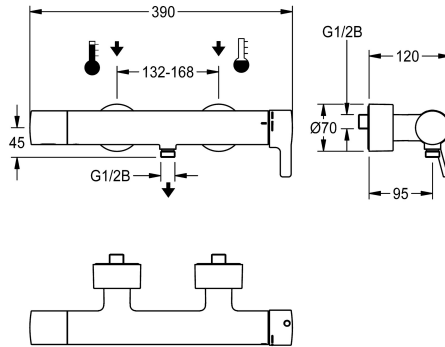

### KWC-No.

**3600003858**

F5L-Therm thermostatic single-lever mixer DN 15 as wall-mounted mixer for wall mounting, for shower facilities. Thermostatically controlled mixer cartridge with expansion element and active scald protection as well as adjustable and turn-proof temperature stop and ceramic disc technology. Pre-fitted hygiene unit with C-module including control electronics, 6 V lithium battery (CR-P2) and solenoid valve cartridge for automatic hygiene flushing and saving of statistical data. For connection to hot and cold water. Scald-protected, safe-touch housing with hand shower connection, G 1/2 B. All-metal construction, polished chromium-plated brass. Volume-

reduced, smooth water lines made of brass without nickel coating, decoupled from the tap housing. With thermal insulation components to reduce heat transfer from the tap housing to the cold-water line. With adjustable and lockable connections with backflow preventers and strainers, fully covered by depth-adjustable screw rosettes. Activated hygiene flushing, fixed interval of 24 hours. With option for radio-controlled parameterisation, read-out of statistical data, realisation of predefined calendar functions as well as grouping of taps to perform predefined control functions via the necessary app.

### Technical Data

additional connections
circulation
connection with pay water disp
with filter
adjustable flow time
functional principle
for hand shower
diameter nominal
inlet size
Locking mechanism
material casing
material fitting
type of mixing
overall depth
overall height
overall width
protective shutdown
shower pipe draining
sound insulation
surface finish casing
surface finish fitting
surface treatment fitting

no
no
not possible
yes
no
manual
yes
DN 15
G 1/2 B
Top section, ceramic
brass
brass
with thermostat
140 mm
70 mm
340 mm
no
no
no
chromed
chromed
polished