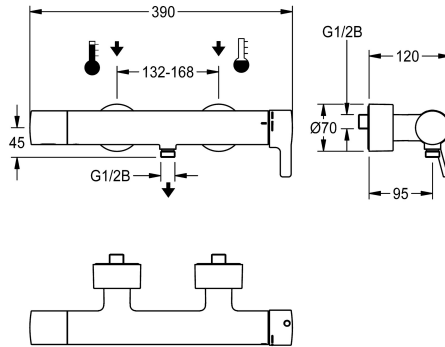

KWC F5L-Therm

F5L-Therm thermostatic single-lever wall-mounted mixer with hand shower connection and pre-fitted hygiene unit

Modell-Linie: F5L | F5LT2112
Duschar | Manuell dusch

KWC-No.

3600003858

F5L-Therm thermostatic single-lever mixer DN 15 as wall-mounted mixer for wall mounting, for shower facilities. Thermostatically controlled mixer cartridge with expansion element and active scald protection as well as adjustable and turn-proof temperature stop and ceramic disc technology. Pre-fitted hygiene unit with C-module including control electronics, 6 V lithium battery (CR-P2) and solenoid valve cartridge for automatic hygiene flushing and saving of statistical data. For connection to hot and cold water. Scald-protected, safe-touch housing with hand shower connection, G 1/2 B. All-metal construction, polished chromium-plated brass. Volume-

reduced, smooth water lines made of brass without nickel coating, decoupled from the tap housing. With thermal insulation components to reduce heat transfer from the tap housing to the cold-water line. With adjustable and lockable connections with backflow preventers and strainers, fully covered by depth-adjustable screw rosettes. Activated hygiene flushing, fixed interval of 24 hours. With option for radio-controlled parameterisation, read-out of statistical data, realisation of predefined calendar functions as well as grouping of taps to perform predefined control functions via the necessary app.

NEW

Technical Data

extra anslutning
Cirkulation
Samband med lön myntopererad behållare
med filter
Justerbar flödestid
Funktionell princip
för handdusch
Nominell diameter
Inbyggnadsmått
Låsmekanism
Material hölje
Material delar
Typ av blandning
Övergripande djup
Total höjd
Total bredd
Säkerhetsavstängning
Dusch rör dränering
Ljud isolering
Ytfinish hölje
yt finish
Passande ytfinish