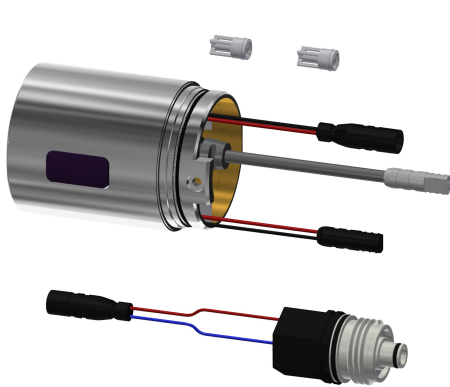

## KWC

Hygiene unit for compatible KWC thermostatic single-lever wall-mounted mixers

**Modell-Linie: PROF-WIRELESS | JACT9001**

Systém řízení spotřeby vody | Příslušenství Řízená spotřeba vody

### KWC-No.

**360003861**

Hygiene unit for compatible KWC thermostatic single-lever wall-mounted mixers

Hygiene unit for compatible KWC thermostatic single-lever wall-mounted mixers for sanitary facilities and shower facilities, for automatic hygiene flushing and saving statistical data. C-module including control electronics and 6 V lithium battery (CR-P2) as well as solenoid valve cartridge. Activated water hygiene flushing (30 seconds), fixed interval of 24 hours and saving of statistical data.

With option for radio-controlled parameterisation, read-out of statistical data, realisation of predefined calendar functions as well as grouping of taps to perform predefined control functions via the necessary app. With polished chromium-plated brass housing adapter.