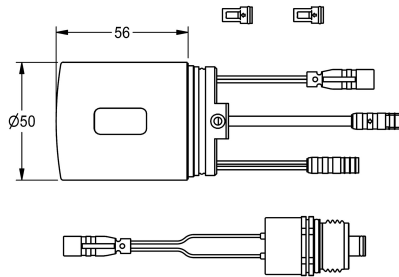

## KWC

Hygiene unit for compatible KWC thermostatic single-lever wall-mounted mixers

**Modell-Linie: PROF-WIRELESS | JACT9001**

Systém řízení spotřeby vody | Příslušenství Řízená spotřeba vody

### KWC-No.

**360003861**

Hygiene unit for compatible KWC thermostatic single-lever wall-mounted mixers

Hygiene unit for compatible KWC thermostatic single-lever wall-mounted mixers for sanitary facilities and shower facilities, for automatic hygiene flushing and saving statistical data. C-module including control electronics and 6 V lithium battery (CR-P2) as well as solenoid valve cartridge. Activated water hygiene flushing (30 seconds), fixed interval of 24 hours and saving of statistical data.