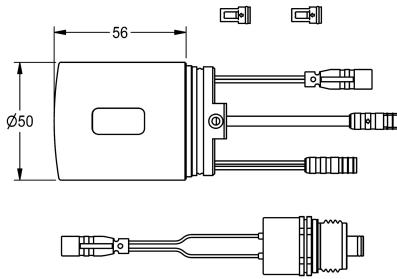

## KWC

Hygiene unit for compatible KWC thermostatic single-lever wall-mounted mixers

Modell-Linie: PROF-WIRELESS | JACT9001

Water management systems | Complementary parts water management

### KWC-No.

**360003861**

Hygiene unit for compatible KWC thermostatic single-lever wall-mounted mixers

Hygiene unit for compatible KWC thermostatic single-lever wall-mounted mixers for sanitary facilities and shower facilities, for automatic hygiene flushing and saving statistical data. C-module including control electronics and 6 V lithium battery (CR-P2) as well as solenoid valve cartridge. Activated water hygiene flushing (30 seconds), fixed interval of 24 hours and saving of statistical data.

### Technical Data

number of batteries
quantity
quantity uom
type of batteries

1
1
piece
CR-P2 Lithium battery 6V