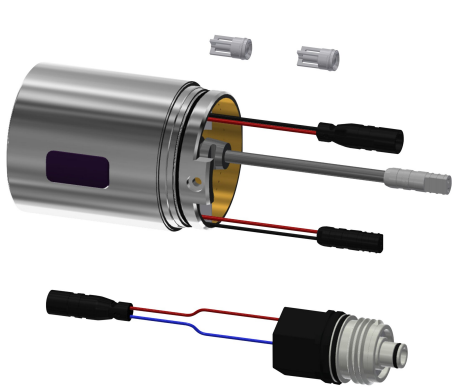

## KWC

Hygiene unit for compatible KWC thermostatic single-lever wall-mounted mixers

Modell-Linie: PROF-WIRELESS | JACT9001

Water management systems | Complementary parts water management

### KWC-No.

**360003861**

Hygiene unit for compatible KWC thermostatic single-lever wall-mounted mixers

Hygiene unit for compatible KWC thermostatic single-lever wall-mounted mixers for sanitary facilities and shower facilities, for automatic hygiene flushing and saving statistical data. C-module including control electronics and 6 V lithium battery (CR-P2) as well as solenoid valve cartridge. Activated water hygiene flushing (30 seconds), fixed interval of 24 hours and saving of statistical data.

With option for radio-controlled parameterisation, read-out of statistical data, realisation of predefined calendar functions as well as grouping of taps to perform predefined control functions via the necessary app. With polished chromium-plated brass housing adapter.