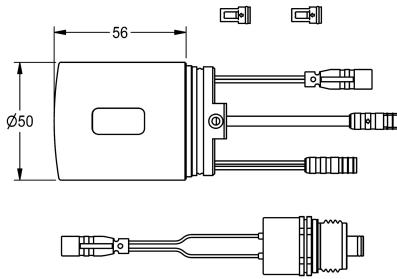

KWC

Hygiene unit for compatible KWC thermostatic single-lever wall-mounted mixers

Modell-Linie: PROF-WIRELESS | JACT9001

Water management systems | Complementary parts water management

KWC-No.

360003861

Hygiene unit for compatible KWC thermostatic single-lever wall-mounted mixers

Hygiene unit for compatible KWC thermostatic single-lever wall-mounted mixers for sanitary facilities and shower facilities, for automatic hygiene flushing and saving statistical data. C-module including control electronics and 6 V lithium battery (CR-P2) as well as solenoid valve cartridge. Activated water hygiene flushing (30 seconds), fixed interval of 24 hours and saving of statistical data.

With option for radio-controlled parameterisation, read-out of statistical data, realisation of predefined calendar functions as well as grouping of taps to perform predefined control functions via the necessary app. With polished chromium-plated brass housing adapter.

NEW

Technical Data

number of batteries	1
quantity	1
quantity uom	piece
type of batteries	CR-P2 Lithium battery 6V

number of batteries	1
quantity	1
quantity uom	piece
type of batteries	CR-P2 Lithium battery 6V