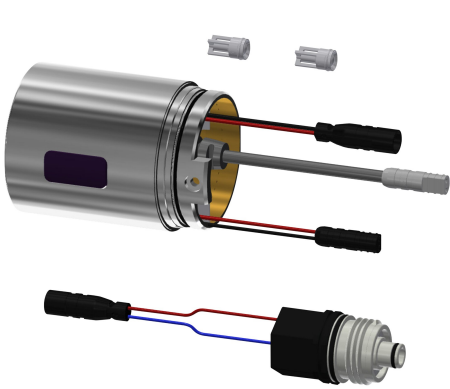

KWC

Hygiene unit for compatible KWC thermostatic single-lever wall-mounted mixers

Modell-Linie: PROF-WIRELESS | JACT9001

Water management systems | Complementary parts water management

KWC-No.

360003861

Hygiene unit for compatible KWC thermostatic single-lever wall-mounted mixers

Hygiene unit for compatible KWC thermostatic single-lever wall-mounted mixers for sanitary facilities and shower facilities, for automatic hygiene flushing and saving statistical data. C-module including control electronics and 6 V lithium battery (CR-P2) as well as solenoid valve cartridge. Activated water hygiene flushing (30 seconds), fixed interval of 24 hours and saving of statistical data.

With option for radio-controlled parameterisation, read-out of statistical data, realisation of predefined calendar functions as well as grouping of taps to perform predefined control functions via the necessary app. With polished chromium-plated brass housing adapter.