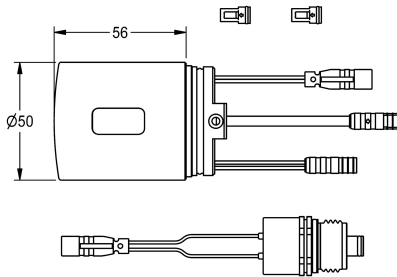

KWC

Hygiene unit for compatible KWC thermostatic single-lever wall-mounted mixers

Modell-Linie: PROF-WIRELESS | JACT9001

Water management systems | Complementary parts water management

KWC-No.

360003861

Hygiene unit for compatible KWC thermostatic single-lever wall-mounted mixers

Hygiene unit for compatible KWC thermostatic single-lever wall-mounted mixers for sanitary facilities and shower facilities, for automatic hygiene flushing and saving statistical data. C-module including control electronics and 6 V lithium battery (CR-P2) as well as solenoid valve cartridge. Activated water hygiene flushing (30 seconds), fixed interval of 24 hours and saving of statistical data.

With option for radio-controlled parameterisation, read-out of statistical data, realisation of predefined calendar functions as well as grouping of taps to perform predefined control functions via the necessary app. With polished chromium-plated brass housing adapter.

NEW

Technical Data

number of batteries
quantity
quantity uom
type of batteries

1
1
piece
CR-P2 Lithium battery 6V