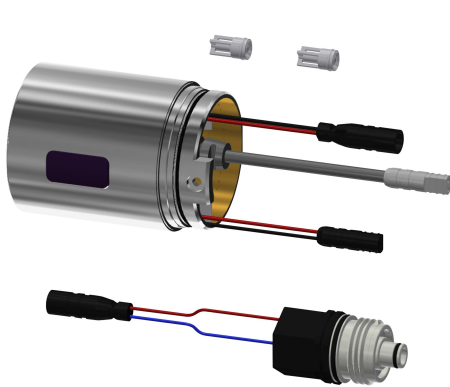

KWC

Hygiene unit for compatible KWC thermostatic single-lever wall-mounted mixers

Modell-Linie: PROF-WIRELESS | JACT9001

Water management systems | Complementary parts water management

KWC-No.

360003861

Hygiene unit for compatible KWC thermostatic single-lever wall-mounted mixers

Hygiene unit for compatible KWC thermostatic single-lever wall-mounted mixers for sanitary facilities and shower facilities, for automatic hygiene flushing and saving statistical data. C-module including control electronics and 6 V lithium battery (CR-P2) as well as solenoid valve cartridge. Activated water hygiene flushing (30 seconds), fixed interval of 24 hours and saving of statistical data.

With option for radio-controlled parameterisation, read-out of statistical data, realisation of predefined calendar functions as well as grouping of taps to perform predefined control functions via the necessary app. With polished chromium-plated brass housing adapter.