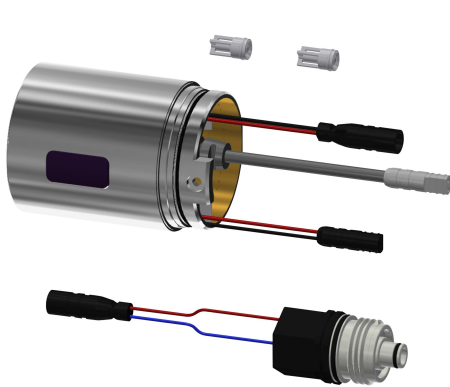

KWC

Hygiene unit for compatible KWC thermostatic single-lever wall-mounted mixers

Modell-Linie: PROF-WIRELESS | ACLT9001

Vattenhantering | Kompletterande delar vattenhantering

KWC-No.

360003861

Hygiene unit for compatible KWC thermostatic single-lever wall-mounted mixers

Hygiene unit for compatible KWC thermostatic single-lever wall-mounted mixers for sanitary facilities and shower facilities, for automatic hygiene flushing and saving statistical data. C-module including control electronics and 6 V lithium battery (CR-P2) as well as solenoid valve cartridge. Activated water hygiene flushing (30 seconds), fixed interval of 24 hours and saving of statistical data.

With option for radio-controlled parameterisation, read-out of statistical data, realisation of predefined calendar functions as well as grouping of taps to perform predefined control functions via the necessary app. With polished chromium-plated brass housing adapter.