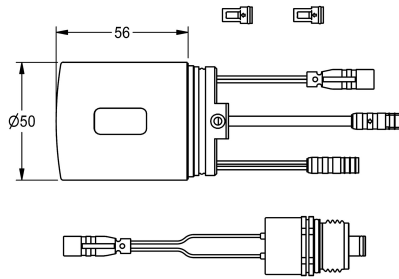

KWC

Hygiene unit for compatible KWC thermostatic single-lever wall-mounted mixers

Modell-Linie: PROF-WIRELESS | ACLT9001

Vattenhantering | Kompletterande delar vattenhantering

KWC-No.

360003861

Hygiene unit for compatible KWC thermostatic single-lever wall-mounted mixers

Hygiene unit for compatible KWC thermostatic single-lever wall-mounted mixers for sanitary facilities and shower facilities, for automatic hygiene flushing and saving statistical data. C-module including control electronics and 6 V lithium battery (CR-P2) as well as solenoid valve cartridge. Activated water hygiene flushing (30 seconds), fixed interval of 24 hours and saving of statistical data.