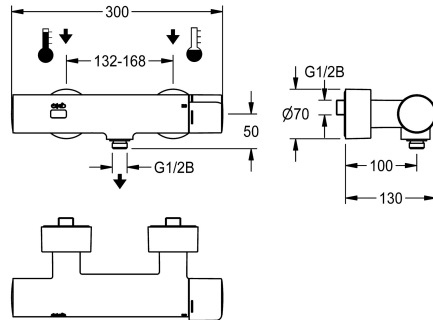

KWC F5E-Therm Electronic thermostatic wall-mounted mixer with battery operation

Modell-Linie: F5E | F5ET2103

Duschar | Elektronisk självstängande dusch

KWC-No.

3600004013

F5E-Therm thermostatic mixer DN 15 for wall mounting, for shower facilities. Electrically controlled, connects to hot water and cold water. Thermostat with metal handle and adjustable, turn-proof temperature stop. With the option of manual thermal disinfection. Control electronics, solenoid valve cartridge, 6 V lithium battery (CR-P2) and touch sensor in all-metal housing with hand shower connection, G 1/2 B, polished chromium-plated brass. With

adjustable and lockable connections with backflow preventers and strainers, fully covered by depth-adjustable screw rosettes. Activated water hygiene flushing 24 hours after last activation, safety switch-off for continuous reflexion and saving of statistical data. With facility for parameterisation and communication via optional bidirectional remote control or C-module unit with the necessary app.

Technical Data

extra anslutning
ATT-WS-BACKFLOWPREVENTER
Cirkulation
Samband med lön myntopererad behållare
Standard automatisk hygien spolning
Felaktig flödestid
med filter
Justerbar flödestid
Funktionell princip
för handdusch
ATT-WS-HYGIENE-FLUSH
Nominell diameter
Inbyggnadsmått
Låsmekanism
Material hölje
Material delar
Maximal flödestid
Minimalt flödestryck
Minimal flödes tid
Typ av blandning
Antal batterier
Parametrisering
Kraft försörjnings anslutning
Kraft förbrukning