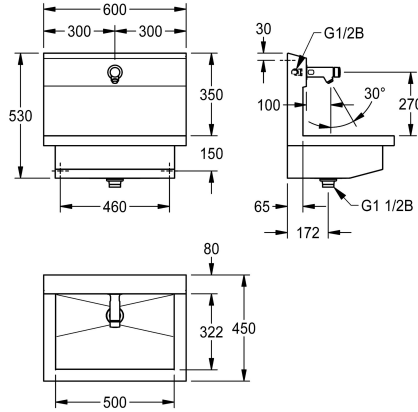

KWC PLANOX

Washbasin unit with self-closing bib tap

Modell-Linie: PLANOX | PL6USV

Washbasins & Washtroughs | Washtroughs

KWC-No.

3600004024

with two wash places
Dimensions 1200 x 530 x 440 mm (W x H x D)

3600004023

with one wash place
Dimensions 600 x 530 x 440 mm (W x H x D)

3600004025

with three wash places
Dimensions 1800 x 530 x 440 mm (W x H x D)

3600004026

with four wash places
Dimensions 2400 x 530 x 440 mm (W x H x D)

overall width

1,200 mm

600 mm

1,800 mm

2,400 mm

NEW

PLANOX washbasin unit with seamless welded trough, one wash place, suitable for wall mounting, for connection to premixed hot water or cold water from the rear right or left. Stainless steel housing, satin finish, material thickness 1.5 mm. Centre waste, G 1 1/2 B flat perforated waste, including mounting material. Ready for connection, with mounted F3S self-closing bibtap, hydraulically

controlled, piston-free design, self-closing, fully adjustable flow time, polished chromium-plated brass housing. Aerator with integrated flow rate controller 3.0 l/min.

Dimensions 600 x 530 x 440 mm (W x H x D)
Wash place width 600 mm