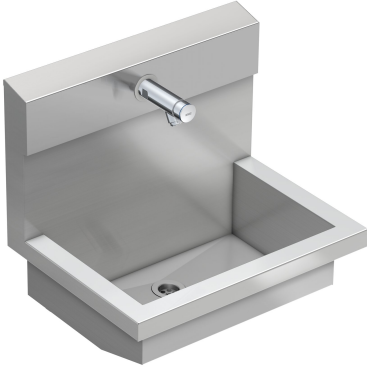

KWC PLANOX

Washbasin unit with self-closing bib tap

Modell-Linie: PLANOX | PL6USV

Washbasins & Washtroughs | Washtroughs

KWC-No.

3600004024

with two wash places
Dimensions 1200 x 530 x 440 mm (W x H x D)

3600004023

with one wash place
Dimensions 600 x 530 x 440 mm (W x H x D)

3600004025

with three wash places
Dimensions 1800 x 530 x 440 mm (W x H x D)

3600004026

with four wash places
Dimensions 2400 x 530 x 440 mm (W x H x D)

overall width

1,200 mm

600 mm

1,800 mm

2,400 mm

NEW

PLANOX washbasin unit with seamless welded trough, one wash place, suitable for wall mounting, for connection to premixed hot water or cold water from the rear right or left. Stainless steel housing, satin finish, material thickness 1.5 mm. Centre waste, G 1 1/2 B flat perforated waste, including mounting material. Ready for connection, with mounted F3S self-closing bibtap, hydraulically

Technical Data

material	stainless steel
material code	1.4301 Chrome Nickel steel V2A
number of waste holes	1
overall width	600 mm
rear upstand	no
splash back	yes
surface finish	satin finished
type of mounting	wall mounting
type of waste kit	perforated waste
waste hole position	centre
waste kit included	yes