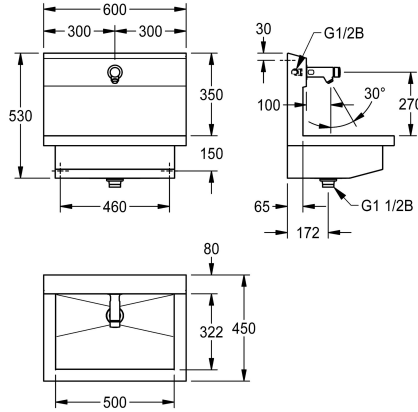

KWC PLANOX

Washbasin unit with self-closing bib tap

Modell-Linie: PLANOX | PL6USV

Washbasins & Washtroughs | Washtroughs

KWC-No.

3600004024

with two wash places
Dimensions 1200 x 530 x 440 mm (W x H x D)

3600004023

with one wash place
Dimensions 600 x 530 x 440 mm (W x H x D)

3600004025

with three wash places
Dimensions 1800 x 530 x 440 mm (W x H x D)

3600004026

with four wash places
Dimensions 2400 x 530 x 440 mm (W x H x D)

overall width

1,200 mm

600 mm

1,800 mm

2,400 mm

NEW

PLANOX washbasin unit with seamless welded trough, one wash place, suitable for wall mounting, for connection to premixed hot water or cold water from the rear right or left. Stainless steel housing, satin finish, material thickness 1.5 mm. Centre waste, G 1 1/2 B flat perforated waste, including mounting material. Ready for connection, with mounted F3S self-closing bibtap, hydraulically

controlled, piston-free design, self-closing, fully adjustable flow time, polished chromium-plated brass housing. Aerator with integrated flow rate controller 3.0 l/min.

Dimensions 600 x 530 x 440 mm (W x H x D)
Wash place width 600 mm

Technical Data

material	stainless steel
material code	1.4301 Chrome Nickel steel V2A
number of waste holes	1
overall width	600 mm
rear upstand	no
splash back	yes
surface finish	satin finished
type of mounting	wall mounting
type of waste kit	perforated waste
waste hole position	centre
waste kit included	yes

material	stainless steel
material code	1.4301 Chrome Nickel steel V2A
number of waste holes	1
overall width	600 mm
rear upstand	no
splash back	yes
surface finish	satin finished
type of mounting	wall mounting
type of waste kit	perforated waste
waste hole position	centre
waste kit included	yes

Optional Accessories