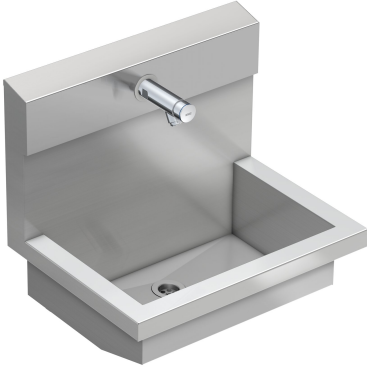

## KWC PLANOX

Washbasin unit with self-closing bib tap

Modell-Linie: PLANOX | PL6USV

Washbasins & Washtroughs | Washtroughs

#### 3600004024

with two wash places  
Dimensions 1200 x 530 x 440 mm (W x H x D)

#### 3600004023

with one wash place  
Dimensions 600 x 530 x 440 mm (W x H x D)

### overall width

1,200 mm

600 mm

1,800 mm

2,400 mm

NEW

PLANOX washbasin unit with seamless welded trough, one wash place, suitable for wall mounting, for connection to premixed hot water or cold water from the rear right or left. Stainless steel housing, satin finish, material thickness 1.5 mm. Centre waste, G 1 1/2 B flat perforated waste, including mounting material. Ready for connection, with mounted F3S self-closing bibtap, hydraulically