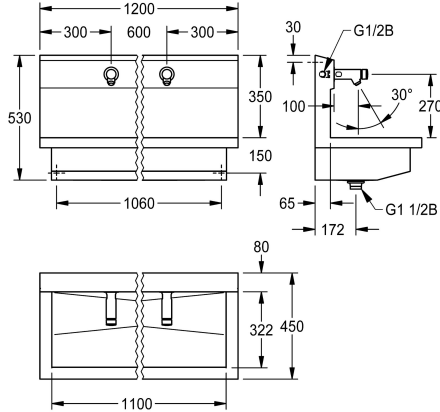

KWC PLANOX

Washbasin unit with self-closing bib taps

Modell-Linie: PLANOX | PL12USV

Washbasins & Washtroughs | Washtroughs

KWC-No.

3600004024

with two wash places
Dimensions 1200 x 530 x 440 mm (W x H x D)

3600004023

with one wash place
Dimensions 600 x 530 x 440 mm (W x H x D)

3600004025

with three wash places
Dimensions 1800 x 530 x 440 mm (W x H x D)

3600004026

with four wash places
Dimensions 2400 x 530 x 440 mm (W x H x D)

overall width

1,200 mm

600 mm

1,800 mm

2,400 mm

NEW

PLANOX washbasin unit with seamless welded trough, with two wash places, suitable for wall mounting, for connection to premixed hot water or cold water from the rear right or left. Stainless steel housing, satin finish, material thickness 1.5 mm. Centre waste, G 1 1/2 B flat perforated waste, including mounting material. Ready for connection, with mounted F3S self-closing bibtaps, hydraulically

controlled, piston-free design, self-closing, fully adjustable flow time, polished chromium-plated brass housing. Aerator with integrated flow rate controller 3.0 l/min.

Dimensions 1200 x 530 x 440 mm (W x H x D)
Wash place width 600 mm

Technical Data

material	stainless steel
material code	1.4301 Chrome Nickel steel V2A
number of waste holes	1
overall width	1,200 mm
rear upstand	no
splash back	yes
surface finish	satin finished
type of mounting	wall mounting
type of waste kit	perforated waste
waste hole position	centre
waste kit included	yes

material	stainless steel
material code	1.4301 Chrome Nickel steel V2A
number of waste holes	1
overall width	1,200 mm
rear upstand	no
splash back	yes
surface finish	satin finished
type of mounting	wall mounting
type of waste kit	perforated waste
waste hole position	centre
waste kit included	yes

Optional Accessories