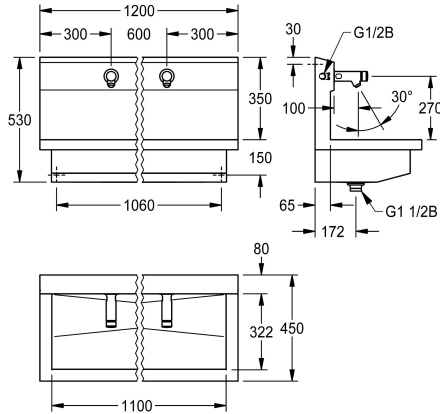

KWC PLANOX

Washbasin unit with self-closing bib taps

Modell-Linie: PLANOX | PL12USV

Washbasins & Washtroughs | Washtroughs

KWC-No.

3600004024

with two wash places
Dimensions 1200 x 530 x 440 mm (W x H x D)

3600004023

with one wash place
Dimensions 600 x 530 x 440 mm (W x H x D)

3600004025

with three wash places
Dimensions 1800 x 530 x 440 mm (W x H x D)

3600004026

with four wash places
Dimensions 2400 x 530 x 440 mm (W x H x D)

overall width

1,200 mm

600 mm

1,800 mm

2,400 mm

NEW

PLANOX washbasin unit with seamless welded trough, with two wash places, suitable for wall mounting, for connection to premixed hot water or cold water from the rear right or left. Stainless steel housing, satin finish, material thickness 1.5 mm. Centre waste, G 1 1/2 B flat perforated waste, including mounting material. Ready for connection, with mounted F3S self-closing bibtaps, hydraulically

controlled, piston-free design, self-closing, fully adjustable flow time, polished chromium-plated brass housing. Aerator with integrated flow rate controller 3.0 l/min.

Dimensions 1200 x 530 x 440 mm (W x H x D)
Wash place width 600 mm