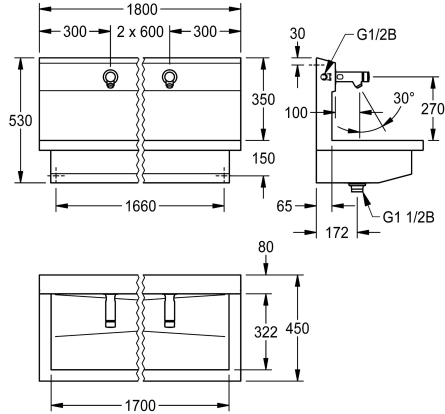

KWC PLANOX

Washbasin unit with self-closing bib taps

Modell-Linie: PLANOX | PL18USV

Washbasins & Washtroughs | Washtroughs

KWC-No.

3600004024

with two wash places
Dimensions 1200 x 530 x 440 mm (W x H x D)

3600004023

with one wash place
Dimensions 600 x 530 x 440 mm (W x H x D)

3600004025

with three wash places
Dimensions 1800 x 530 x 440 mm (W x H x D)

3600004026

with four wash places
Dimensions 2400 x 530 x 440 mm (W x H x D)

overall width

1,200 mm

600 mm

1,800 mm

2,400 mm

NEW

PLANOX washbasin unit with seamless welded trough, with three wash places, suitable for wall mounting, for connection to premixed hot water or cold water from the rear right or left. Stainless steel housing, satin finish, material thickness 1.5 mm. Centre waste, G 1 1/2 B flat perforated waste, including mounting material. Ready for connection, with mounted F3S self-closing bibtaps, hydraulically

controlled, piston-free design, self-closing, fully adjustable flow time, polished chromium-plated brass housing. Aerator with integrated flow rate controller 3.0 l/min.

Dimensions 1800 x 530 x 440 mm (W x H x D)
Wash place width 600 mm