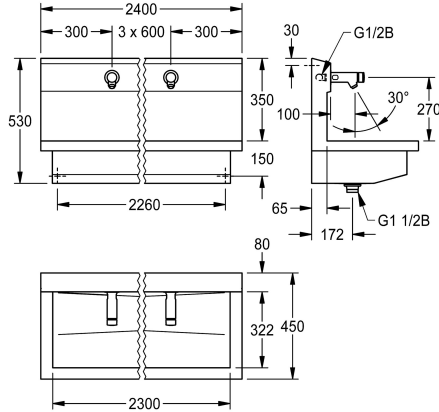

KWC PLANOX

Washbasin unit with self-closing bib taps

Modell-Linie: PLANOX | PL24USV

Washbasins & Washtroughs | Washtroughs

KWC-No.

3600004024

with two wash places
Dimensions 1200 x 530 x 440 mm (W x H x D)

3600004023

with one wash place
Dimensions 600 x 530 x 440 mm (W x H x D)

3600004025

with three wash places
Dimensions 1800 x 530 x 440 mm (W x H x D)

3600004026

with four wash places
Dimensions 2400 x 530 x 440 mm (W x H x D)

overall width

1,200 mm

600 mm

1,800 mm

2,400 mm

NEW

PLANOX washbasin unit with seamless welded trough, with four wash places, suitable for wall mounting, for connection to premixed hot water or cold water from the rear right or left. Stainless steel housing, satin finish, material thickness 1.5 mm. Centre waste, G 1 1/2 B flat perforated waste, including mounting material. Ready for connection, with mounted F3S self-closing bibtaps, hydraulically

controlled, piston-free design, self-closing, fully adjustable flow time, polished chromium-plated brass housing. Aerator with integrated flow rate controller 3.0 l/min.

Dimensions 2400 x 530 x 440 mm (W x H x D)
Wash place width 600 mm