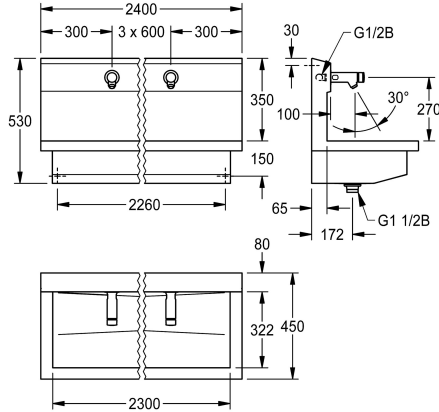

KWC PLANOX

Washbasin unit with self-closing bib taps

Modell-Linie: PLANOX | PL24USV

Washbasins & Washtroughs | Washtroughs

KWC-No.

3600004024

with two wash places
Dimensions 1200 x 530 x 440 mm (W x H x D)

3600004023

with one wash place
Dimensions 600 x 530 x 440 mm (W x H x D)

3600004025

with three wash places
Dimensions 1800 x 530 x 440 mm (W x H x D)

3600004026

with four wash places
Dimensions 2400 x 530 x 440 mm (W x H x D)

overall width

1,200 mm

600 mm

1,800 mm

2,400 mm

NEW

PLANOX washbasin unit with seamless welded trough, with four wash places, suitable for wall mounting, for connection to premixed hot water or cold water from the rear right or left. Stainless steel housing, satin finish, material thickness 1.5 mm. Centre waste, G 1 1/2 B flat perforated waste, including mounting material. Ready for connection, with mounted F3S self-closing bibtaps, hydraulically

controlled, piston-free design, self-closing, fully adjustable flow time, polished chromium-plated brass housing. Aerator with integrated flow rate controller 3.0 l/min.

Dimensions 2400 x 530 x 440 mm (W x H x D)
Wash place width 600 mm

Technical Data

material	stainless steel
material code	1.4301 Chrome Nickel steel V2A
number of waste holes	1
overall width	2,400 mm
rear upstand	no
splash back	yes
surface finish	satin finished
type of mounting	wall mounting
type of waste kit	perforated waste
waste hole position	centre
waste kit included	yes

material	stainless steel
material code	1.4301 Chrome Nickel steel V2A
number of waste holes	1
overall width	2,400 mm
rear upstand	no
splash back	yes
surface finish	satin finished
type of mounting	wall mounting
type of waste kit	perforated waste
waste hole position	centre
waste kit included	yes

Optional Accessories