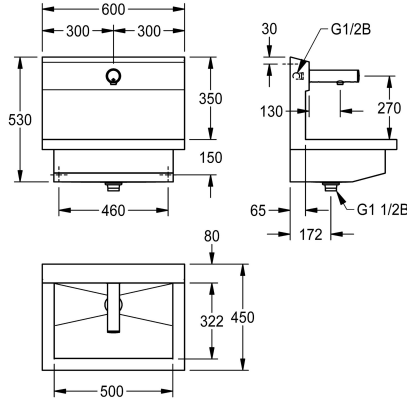

KWC PLANOX

Washbasin unit with electronic bib tap

Modell-Linie: PLANOX | PL6UEV
Washbasins & Washtroughs | Washtroughs

KWC-No.

3600004028

with two wash places
Dimensions 1200 x 530 x 440 mm (W x H x D)

3600004027

with one wash place
Dimensions 600 x 530 x 440 mm (W x H x D)

3600004029

with three wash places
Dimensions 1800 x 530 x 440 mm (W x H x D)

3600004040

with four wash places
Dimensions 2400 x 530 x 440 mm (W x H x D)

overall width

1,200 mm

600 mm

1,800 mm

2,400 mm

NEW

PLANOX washbasin unit with seamless welded trough, one wash place, suitable for wall mounting, for connection to premixed hot water or cold water from the rear right or left. Stainless steel housing, satin finish, material thickness 1.5 mm. Centre waste, G 1 1/2 B flat perforated waste, including mounting material. Ready for connection, with mounted F3E electronic bibtap, opto-electronically controlled, control electronics, solenoid valve cartridge, 6 V lithium battery (CR-P2) and sensor in all-metal housing, polished

Dimensions 600 x 530 x 440 mm (W x H x D)
Wash place width 600 mm

Technical Data

material	stainless steel
material code	1.4301 Chrome Nickel steel V2A
number of waste holes	1
overall width	600 mm
rear upstand	no
splash back	yes
surface finish	satin finished
type of mounting	wall mounting
type of waste kit	perforated waste
waste hole position	centre
waste kit included	yes