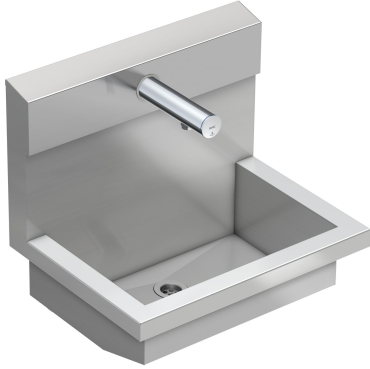

KWC PLANOX

Washbasin unit with electronic bib tap

Modell-Linie: PLANOX | PL6UEV
Washbasins & Washtroughs | Washtroughs

KWC-No.

3600004028

with two wash places
Dimensions 1200 x 530 x 440 mm (W x H x D)

3600004027

overall width

1,200 mm

600 mm

1,800 mm

2,400 mm

NEW

PLANOX washbasin unit with seamless welded trough, one wash place, suitable for wall mounting, for connection to premixed hot water or cold water from the rear right or left. Stainless steel housing, satin finish, material thickness 1.5 mm. Centre waste, G 1 1/2 B flat perforated waste, including mounting material. Ready for connection, with mounted F3E electronic bibtap, opto-electronically controlled, control electronics, solenoid valve cartridge, 6 V lithium battery (CR-P2) and sensor in all-metal housing, polished

Dimensions 600 x 530 x 440 mm (W x H x D)
Wash place width 600 mm

Technical Data

material	stainless steel
material code	1.4301 Chrome Nickel steel V2A
number of waste holes	1
overall width	600 mm
rear upstand	no
splash back	yes
surface finish	satin finished
type of mounting	wall mounting
type of waste kit	perforated waste
waste hole position	centre
waste kit included	yes

material	stainless steel
material code	1.4301 Chrome Nickel steel V2A
number of waste holes	1
overall width	600 mm
rear upstand	no
splash back	yes
surface finish	satin finished
type of mounting	wall mounting
type of waste kit	perforated waste
waste hole position	centre
waste kit included	yes