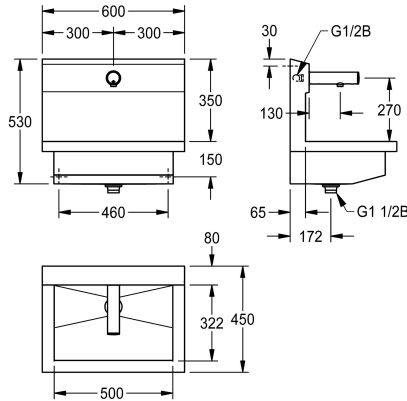

### KWC-No.

**3600004028**

with two wash places  
Dimensions 1200 x 530 x 440 mm (W x H x D)

**3600004027**

with one wash place  
Dimensions 600 x 530 x 440 mm (W x H x D)

**3600004029**

with three wash places  
Dimensions 1800 x 530 x 440 mm (W x H x D)

**3600004040**

with four wash places  
Dimensions 2400 x 530 x 440 mm (W x H x D)

### overall width

1,200 mm

600 mm

1,800 mm

2,400 mm

NEW

PLANOX washbasin unit with seamless welded trough, one wash place, suitable for wall mounting, for connection to premixed hot water or cold water from the rear right or left. Stainless steel housing, satin finish, material thickness 1.5 mm. Centre waste, G 1 1/2 B flat perforated waste, including mounting material. Ready for connection, with mounted F3E electronic bibtap, opto-electronically controlled, control electronics, solenoid valve cartridge, 6 V lithium battery (CR-P2) and sensor in all-metal housing, polished

Dimensions 600 x 530 x 440 mm (W x H x D)  
Wash place width 600 mm