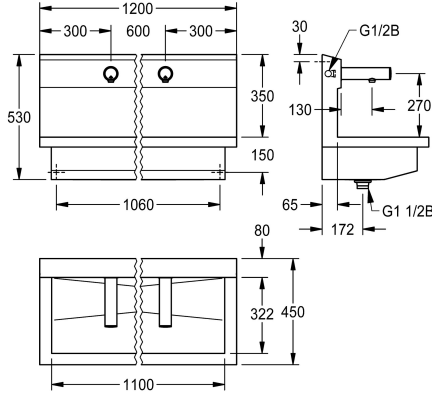

KWC PLANOX

Washbasin unit with electronic bib taps

Modell-Linie: PLANOX | PL12UEV

Washbasins & Washtroughs | Washtroughs

KWC-No.

3600004028

with two wash places
Dimensions 1200 x 530 x 440 mm (W x H x D)

3600004027

with one wash place
Dimensions 600 x 530 x 440 mm (W x H x D)

3600004029

with three wash places
Dimensions 1800 x 530 x 440 mm (W x H x D)

3600004040

with four wash places
Dimensions 2400 x 530 x 440 mm (W x H x D)

overall width

1,200 mm

600 mm

1,800 mm

2,400 mm

NEW

PLANOX washbasin unit with seamless welded trough, with two wash places, suitable for wall mounting, for connection to premixed hot water or cold water from the rear right or left. Stainless steel housing, satin finish, material thickness 1.5 mm. Centre waste, G 1 1/2 B flat perforated waste, including mounting material. Ready for connection, with mounted F3E bibtaps, opto-electronically controlled, control electronics, solenoid valve cartridge, 6 V lithium battery (CR-P2) and sensor in all-metal housing, polished

Dimensions 1200 x 530 x 440 mm (W x H x D)
Wash place width 600 mm

Technical Data

material	stainless steel
material code	1.4301 Chrome Nickel steel V2A
number of waste holes	1
overall width	1,200 mm
rear upstand	no
splash back	yes
surface finish	satin finished
type of mounting	wall mounting
type of waste kit	perforated waste
waste hole position	centre
waste kit included	yes