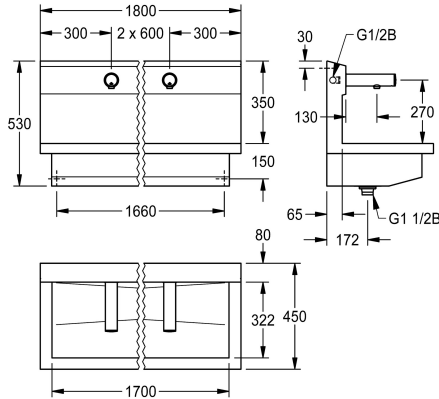

KWC PLANOX

Washbasin unit with electronic bib taps

Modell-Linie: PLANOX | PL18UEV

Washbasins & Washtroughs | Washtroughs

KWC-No.

3600004028

with two wash places
Dimensions 1200 x 530 x 440 mm (W x H x D)

3600004027

with one wash place
Dimensions 600 x 530 x 440 mm (W x H x D)

3600004029

with three wash places
Dimensions 1800 x 530 x 440 mm (W x H x D)

3600004040

with four wash places
Dimensions 2400 x 530 x 440 mm (W x H x D)

overall width

1,200 mm

600 mm

1,800 mm

2,400 mm

NEW

PLANOX washbasin unit with seamless welded trough, with three wash places, suitable for wall mounting, for connection to premixed hot water or cold water from the rear right or left. Stainless steel housing, satin finish, material thickness 1.5 mm. Centre waste, G 1/2 B flat perforated waste, including mounting material. Ready for connection, with mounted F3E electronic bibtaps, opto-electronically controlled, control electronics, solenoid valve cartridge, 6 V lithium battery (CR-P2) and sensor in all-metal housing, polished

chromium-plated brass. Aerator with integrated flow rate controller 6.0 l/min. Activated hygiene flushing 24 hours after last activation, safety switch-off for continuous reflection and saving of statistical data. Parameterisation and communication possible via optional bidirectional remote control.

Dimensions 1800 x 530 x 440 mm (W x H x D)
Wash place width 600 mm

Technical Data

material	stainless steel
material code	1.4301 Chrome Nickel steel V2A
number of waste holes	1
overall width	1,800 mm
rear upstand	no
splash back	yes
surface finish	satin finished
type of mounting	wall mounting
type of waste kit	perforated waste
waste hole position	centre
waste kit included	yes

material	stainless steel
material code	1.4301 Chrome Nickel steel V2A
number of waste holes	1
overall width	1,800 mm
rear upstand	no
splash back	yes
surface finish	satin finished
type of mounting	wall mounting
type of waste kit	perforated waste
waste hole position	centre
waste kit included	yes

Optional Accessories