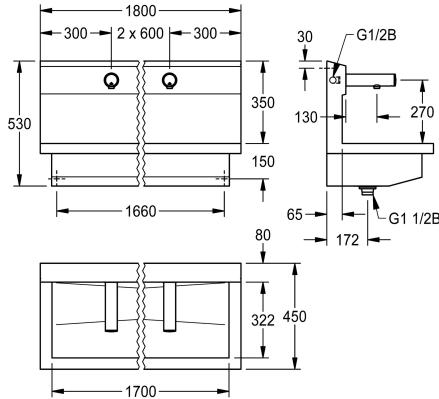

KWC PLANOX

Washbasin unit with electronic bib taps

Modell-Linie: PLANOX | PL18UEV

Washbasins & Washtroughs | Washtroughs

KWC-No.

3600004028

with two wash places
Dimensions 1200 x 530 x 440 mm (W x H x D)

3600004027

with one wash place
Dimensions 600 x 530 x 440 mm (W x H x D)

3600004029

with three wash places
Dimensions 1800 x 530 x 440 mm (W x H x D)

3600004040

with four wash places
Dimensions 2400 x 530 x 440 mm (W x H x D)

overall width

1,200 mm

600 mm

1,800 mm

2,400 mm

NEW

PLANOX washbasin unit with seamless welded trough, with three wash places, suitable for wall mounting, for connection to premixed hot water or cold water from the rear right or left. Stainless steel housing, satin finish, material thickness 1.5 mm. Centre waste, G 1 1/2 B flat perforated waste, including mounting material. Ready for connection, with mounted F3E electronic bibtaps, opto-electronically controlled, control electronics, solenoid valve cartridge, 6 V lithium battery (CR-P2) and sensor in all-metal housing, polished

Dimensions 1800 x 530 x 440 mm (W x H x D)
Wash place width 600 mm

Technical Data

material	stainless steel
material code	1.4301 Chrome Nickel steel V2A
number of waste holes	1
overall width	1,800 mm
rear upstand	no
splash back	yes
surface finish	satin finished
type of mounting	wall mounting
type of waste kit	perforated waste
waste hole position	centre
waste kit included	yes