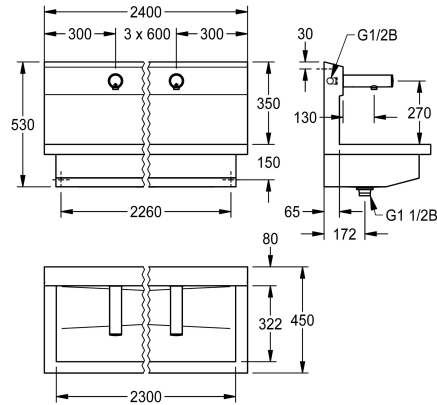

KWC PLANOX

Washbasin unit with electronic bib taps

Modell-Linie: PLANOX | PL24UEV

Washbasins & Washtroughs | Washtroughs

KWC-No.

3600004028

with two wash places
Dimensions 1200 x 530 x 440 mm (W x H x D)

3600004027

with one wash place
Dimensions 600 x 530 x 440 mm (W x H x D)

3600004029

with three wash places
Dimensions 1800 x 530 x 440 mm (W x H x D)

3600004040

with four wash places
Dimensions 2400 x 530 x 440 mm (W x H x D)

overall width

1,200 mm

600 mm

1,800 mm

2,400 mm

NEW

PLANOX washbasin unit with seamless welded trough, with four wash places, suitable for wall mounting, for connection to premixed hot water or cold water from the rear right or left. Stainless steel housing, satin finish, material thickness 1.5 mm. Centre waste, G 1 1/2 B flat perforated waste, including mounting material. Ready for connection, with mounted F3E electronic bibtaps, opto-electronically controlled, control electronics, solenoid valve cartridge, 6 V lithium battery (CR-P2) and sensor in all-metal housing, polished

Dimensions 2400 x 530 x 440 mm (W x H x D)
Wash place width 600 mm

Technical Data

material	stainless steel
material code	1.4301 Chrome Nickel steel V2A
number of waste holes	1
overall width	2,400 mm
rear upstand	no
splash back	yes
surface finish	satin finished
type of mounting	wall mounting
type of waste kit	perforated waste
waste hole position	centre
waste kit included	yes