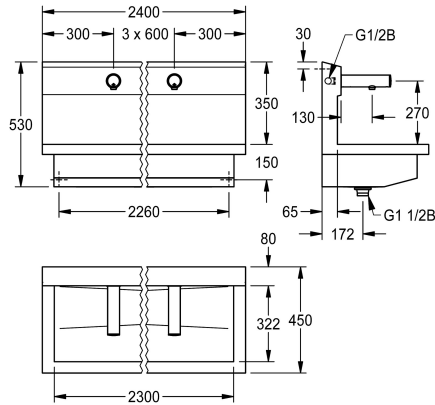

KWC PLANOX

Washbasin unit with electronic bib taps

Modell-Linie: PLANOX | PL24UEV

Washbasins & Washtroughs | Washtroughs

KWC-No.

3600004028

with two wash places
Dimensions 1200 x 530 x 440 mm (W x H x D)

3600004027

with one wash place
Dimensions 600 x 530 x 440 mm (W x H x D)

3600004029

with three wash places
Dimensions 1800 x 530 x 440 mm (W x H x D)

3600004040

with four wash places
Dimensions 2400 x 530 x 440 mm (W x H x D)

overall width

1,200 mm

600 mm

1,800 mm

2,400 mm

NEW

PLANOX washbasin unit with seamless welded trough, with four wash places, suitable for wall mounting, for connection to premixed hot water or cold water from the rear right or left. Stainless steel housing, satin finish, material thickness 1.5 mm. Centre waste, G 1 1/2 B flat perforated waste, including mounting material. Ready for connection, with mounted F3E electronic bibtaps, opto-electronically controlled, control electronics, solenoid valve cartridge, 6 V lithium battery (CR-P2) and sensor in all-metal housing, polished

Dimensions 2400 x 530 x 440 mm (W x H x D)
Wash place width 600 mm

Technical Data

material	stainless steel
material code	1.4301 Chrome Nickel steel V2A
number of waste holes	1
overall width	2,400 mm
rear upstand	no
splash back	yes
surface finish	satin finished
type of mounting	wall mounting
type of waste kit	perforated waste
waste hole position	centre
waste kit included	yes