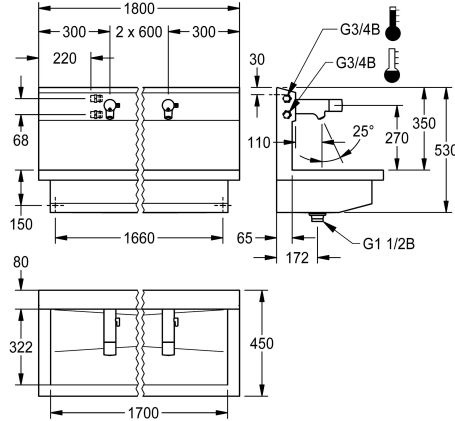

KWC PLANOX

Wshbasin unit with electronic washbasin mixers

Modell-Linie: PLANOX | PL18UEM

Washbasins & Washtroughs | Washtroughs

KWC-No.

3600004043

with two wash places
Dimensions 1200 x 530 x 440 mm (W x H x D)

3600004041

with one wash place
Dimensions 600 x 530 x 440 mm (W x H x D)

3600004044

with three wash places
Dimensions 1800 x 530 x 440 mm (W x H x D)

3600004045

with four wash places
Dimensions 2400 x 530 x 440 mm (W x H x D)

overall width

1,200 mm

600 mm

1,800 mm

2,400 mm

NEW

PLANOX washbasin unit with seamless welded trough, with three wash places, suitable for wall mounting, for connection to hot or cold water from the rear right or left. Stainless steel housing, satin finish, material thickness 1.5 mm. Centre waste, G 1 1/2 B flat perforated waste, including mounting material. Ready for connection, with fitted F5E-Mix electronic washbasin mixers, opto-electronically controlled, activated by hand movement. Control electronics, solenoid valve cartridge, 6 V lithium battery (CR-P2) and sensor in all-metal housing, polished chromium-plated brass. Temperature lever with

Dimensions 1800 x 530 x 440 mm (W x H x D)
Wash place width 600 mm

Technical Data

material	stainless steel
material code	1.4301 Chrome Nickel steel V2A
number of waste holes	1
overall width	1,800 mm
rear upstand	no
splash back	yes
surface finish	satin finished
type of mounting	wall mounting
type of waste kit	perforated waste
waste hole position	centre
waste kit included	yes