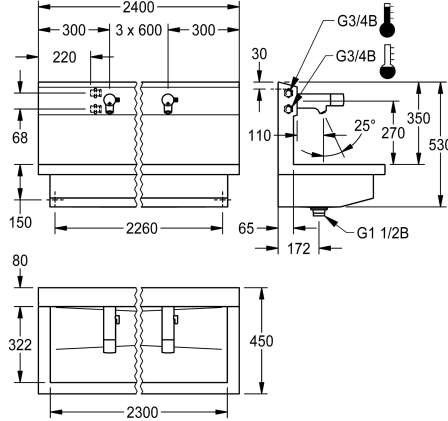

KWC PLANOX

Washbasin unit with electronic washbasin mixers

Modell-Linie: PLANOX | PL24UEM

Washbasins & Washtroughs | Washtroughs

KWC-No.

3600004043

with two wash places
Dimensions 1200 x 530 x 440 mm (W x H x D)

3600004041

with one wash place
Dimensions 600 x 530 x 440 mm (W x H x D)

3600004044

with three wash places
Dimensions 1800 x 530 x 440 mm (W x H x D)

3600004045

with four wash places
Dimensions 2400 x 530 x 440 mm (W x H x D)

overall width

1,200 mm

600 mm

1,800 mm

2,400 mm

NEW

PLANOX washbasin unit with seamless welded trough, with four wash places, suitable for wall mounting, for connection to hot or cold water from the rear right or left. Stainless steel housing, satin finish, material thickness 1.5 mm. Centre waste, G 1 1/2 B flat perforated waste, including mounting material. Ready for connection, with fitted F5E-Mix electronic washbasin mixers, opto-electronically controlled, activated by hand movement. Control electronics, solenoid valve cartridge, 6 V lithium battery (CR-P2) and sensor in all-metal housing, polished chromium-plated brass. Temperature lever with

Dimensions 2400 x 530 x 440 mm (W x H x D)
Wash place width 600 mm

Technical Data

material	stainless steel
material code	1.4301 Chrome Nickel steel V2A
number of waste holes	1
overall width	2,400 mm
rear upstand	no
splash back	yes
surface finish	satin finished
type of mounting	wall mounting
type of waste kit	perforated waste
waste hole position	centre
waste kit included	yes