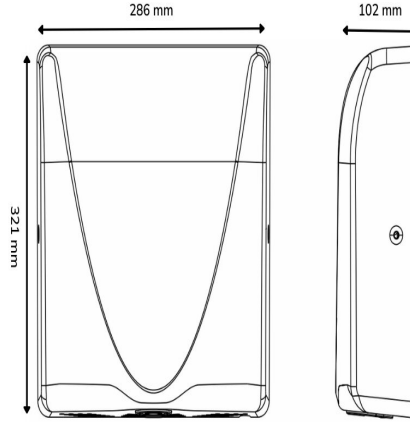

KWC MISTRAL 38
Hand dryer

Modell-Linie: MISTRAL | AEB1038 | 3600004454 | EAN/GTIN: 7612987155333
Hand and hair dryers | Hand dryers

Article Number

3600004454
Brushed finished surface

3600004457
Matt black finish

3600004480
White finish

Accent colour

stainless steel

matte black

glossy white

Touch free electronic warm air hand dryer for wall mounting, stainless steel, surface satin finished, infra-red sensor activity for non-touch operation, sensor range adjustable from 5 to 15 cm, automatic power shut-off after 60 seconds, drying time 10 to 12 seconds, includes a HEPA filter with 99% efficiency in filtering

particle sizes of 0.2µm as tested in accordance to EN ISO 29463-5:2018, cable and plug not included.

Dimensions 286 x 321 x 102 mm (W x H x D)

Technical Data

air velocity

not adjustable

blower output

54 Cubic Meter/Hour

overall height

321 mm

overall width

286 mm

protective system IP

Gram/Cubic Centimeter

sound level

74 Decibels (A Weighting)