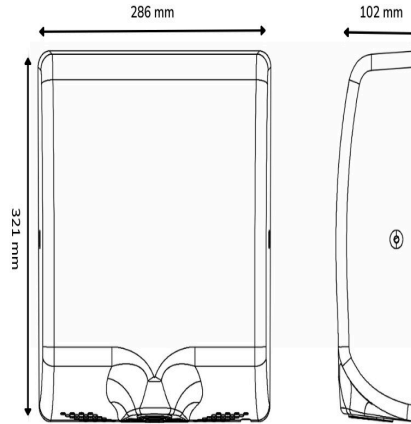

KWC MISTRAL 30
Hand dryer

Modell-Linie: MISTRAL | AEB1030B | 3600004456 | EAN/GTIN: 7612987154879
Hand and hair dryers | Hand dryers

Article Number

3600003641
brushed satin finish

3600004456
Matt black finish

3600004459
White finish

Accent colour

stainless steel

matte black

glossy white

Touch free electronic warm air hand dryer for wall mounting, stainless steel, matte black finished, infra-red sensor activity for non-touch operation, sensor range adjustable from 5 to 15 cm, automatic power shut-off after 60 seconds, drying time 10 to 12 seconds, includes a HEPA filter with 99% efficiency in filtering

particle sizes of 0.2µm as tested in accordance to EN ISO 29463-5:2018, cable and plug not included.

Dimensions 286 x 321 x 102 mm (W x H x D)

Technical Data

air velocity

not adjustable

blower output

54 Cubic Meter/Hour

overall height

321 mm

overall width

286 mm

protective system IP

Gram/Cubic Centimeter

sound level

74 Decibels (A Weighting)