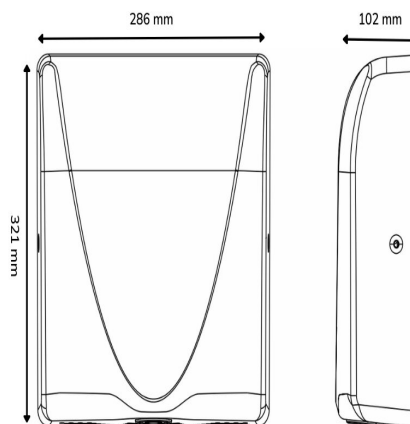

**KWC MISTRAL 38**  
Hand dryer

**Modell-Linie:** MISTRAL | **AEB1038B** | **3600004457** | **EAN/GTIN:** 7612987155357  
Hand and hair dryers | Hand dryers

**Article Number**

**3600004454**

Brushed finished surface

particle sizes of 0.2µm as tested in accordance to EN ISO 29463-5:2018, cable and plug not included.

Dimensions 286 x 321 x 102 mm (W x H x D)

**Technical Data**

air velocity

not adjustable

blower output

54 Cubic Meter/Hour

overall height

321 mm

overall width

286 mm

protective system IP

Gram/Cubic Centimeter

sound level

74 Decibels (A Weighting)