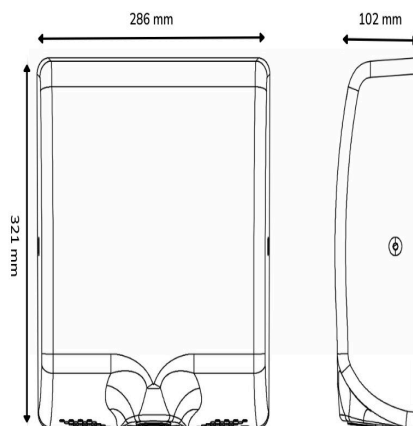

**KWC MISTRAL 30**  
Hand dryer

**Modell-Linie: MISTRAL | AEB1030W | 3600004459 | EAN/GTIN: 7612987155371**  
Hand and hair dryers | Hand dryers

**Article Number**

**3600003641**  
brushed satin finish

**3600004456**  
Matt black finish

**3600004459**  
White finish

**Accent colour**

stainless steel

matte black

glossy white

Touch free electronic warm air hand dryer for wall mounting, stainless steel, glossy white finished, infra-red sensor activity for non-touch operation, sensor range adjustable from 5 to 15 cm, automatic power shut-off after 60 seconds, drying time 10 to 12 seconds, includes a HEPA filter with 99% efficiency in filtering

particle sizes of 0.2µm as tested in accordance to EN ISO 29463-5:2018, cable and plug not included.

Dimensions 286 x 321 x 102 mm (W x H x D)

**Technical Data**

air velocity

not adjustable

blower output

54 Cubic Meter/Hour

overall height

321 mm

overall width

286 mm

protective system IP

Gram/Cubic Centimeter

sound level

74 Decibels (A Weighting)