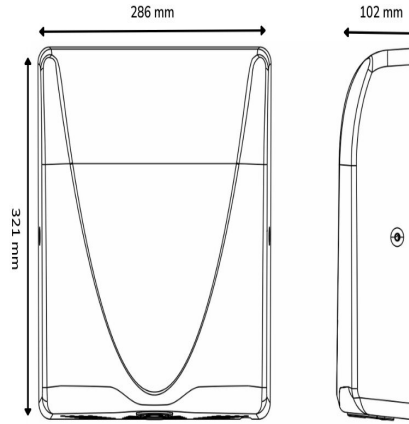

**KWC MISTRAL 38**  
Hand dryer

**Modell-Linie:** MISTRAL | **AEB1038W** | **3600004480** | **EAN/GTIN:** 7612987155388  
Hand and hair dryers | Hand dryers

**Article Number**

**3600004454**  
Brushed finished surface

**3600004457**  
Matt black finish

**3600004480**  
White finish

**Accent colour**

stainless steel

matte black

glossy white

Touch free electronic warm air hand dryer for wall mounting, stainless steel, glossy white finished, infra-red sensor activity for non-touch operation, sensor range adjustable from 5 to 15 cm, automatic power shut-off after 60 seconds, drying time 10 to 12 seconds, includes a HEPA filter with 99% efficiency in filtering

particle sizes of 0.2µm as tested in accordance to EN ISO 29463-5:2018, cable and plug not included.

Dimensions 286 x 321 x 102 mm (W x H x D)

**Technical Data**

air velocity

not adjustable

blower output

54 Cubic Meter/Hour

overall height

321 mm

overall width

286 mm

protective system IP

Gram/Cubic Centimeter

sound level

74 Decibels (A Weighting)