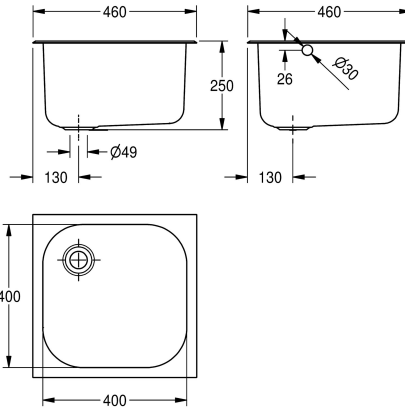

KWC SIRIUS

Basin to be installed from above

Modell-Linie: SIRIUS | C20132W

Umyvadla | Umyvadla

KWC-No.

3600005239

3600005240

Rozměry 460 x 300 x 460 mm (š x v x h)

SIRIUS small rimmed edged bowl for inseting into worktops, stainless steel with satin finish, material thickness 1.2mm, bowl dimension 400 x 250 x 400 mm. The bowl has a 30 mm rimmed edge and is prepared for a 38 mm waste and overflow. There are no tap holes therefore taps are to be mounted through the worktop

or on the wall, cut-out size should be 410 x 410 mm. Fixing clips are included. Does not include waste, plug, chain and overflow.

Bowl dimensions 400 x 250 x 400 mm (W x H x D)

Dimensions 460 x 250 x 460 mm (W x H x D)

ušlechtilá ocel

Celková hloubka

460 mm

Celková výška

250 mm

Celková šířka

460 mm