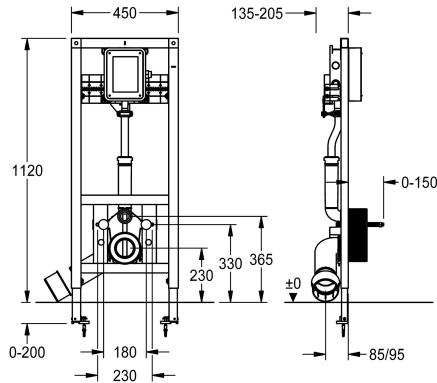

KWC AQUAFIX

Installation frame with WC flush valve for in-wall installation

Modell-Linie: AQUAFIX | AQFX0012

Installations enhet | Installationsenheter wc

KWC-No.

360005980

Installation frame for wall-mounted toilet bowls

AQUAFIX installation frame for wall-mounted toilet bowls, with pre-fitted basic installation kit for KWC WC flush valves for in-wall installation. Self-supporting, powder-coated steel frame construction, TÜV tested, for installation of single units in dry wall lining, mounting bracket 4-fold adjustable for 90 / 100 mm toilet-

connecting elbow, complete with inlet and outlet tap kit, retaining bolts for toilet, building protection and fixing materials.

Dimensions 450 x 1120 mm (W x H)

Technical Data

användning
Barriär avgift
ATT-WS-BUILTINMODEL
Nominell diameter
Material
Typ av blandning
Utloppets storlek
Övergripande djup
Total höjd
Total bredd
Typ
Typ av montering

WC
Nej
BUILT-IN
DN 20
Stål
Nej
DN 100
205 mm
1,120 mm
450 mm
Installationselement
Vägg och golvmontering

Nödvändiga tillbehör

KWC AQUAFIX

Installation frame with WC flush valve for in-wall installation

Modell-Linie: AQUAFIX | AQFX0012