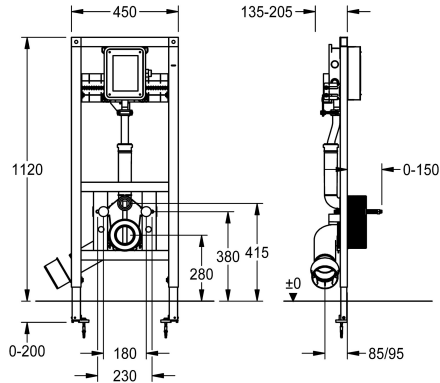

KWC AQUAFIX

Installation frame for barrier-free WC systems, with WC flush valve for in-wall installation

Modell-Linie: AQUAFIX | AQFX0013

Installations enhet | Installationsenheter wc

KWC-No.

360005981

Installation frame for barrier-free wall-mounted toilet bowls

AQUAFIX installation frame for barrier-free wall-mounted toilet bowls, with pre-fitted basic installation kit for KWC WC flush valves for in-wall installation. Self-supporting, powder-coated steel frame construction, TÜV tested, for installation of single units in dry wall lining, mounting bracket 4-fold adjustable for 90 / 100 mm toilet-

connecting elbow, complete with inlet and outlet tap kit, retaining bolts for toilet, building protection and fixing materials.

Dimensions 450 x 1120 mm (W x H)

Technical Data

användning
Barriär avgift
ATT-WS-BUILTINMODEL
Nominell diameter
Material
Typ av blandning
Utloppets storlek
Övergripande djup
Total höjd
Total bredd
Typ
Typ av montering

WC
Ja
BUILT-IN
DN 20
Stål
Nej
DN 100
205 mm
1,120 mm
450 mm
Installationselement
Vägg och golvmontering

Nödvändiga tillbehör

KWC AQUAFIX

Installation frame for barrier-free WC systems, with WC flush valve for in-wall installation