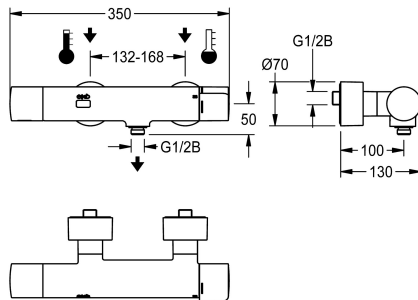

KWC F5E-Therm

Electronic thermostatic wall-mounted mixer with battery operation and pre-fitted C-module unit

Modell-Linie: F5E | F5ET2108

Sprchové armatury | Elektronicky řízené sprchy

KWC-No.

360008373

with pre-fitted C-module unit

NEW

F5E-Therm thermostatic mixer DN 15 for wall mounting, for shower facilities. Electrically controlled, connects to hot water and cold water. Pre-fitted C-module unit for radio-controlled parameterisation, read-out of statistical data, realisation of predefined calendar functions as well as grouping of taps to perform predefined control functions via the necessary app. Thermostat with metal handle and adjustable, turn-proof temperature stop. With the option of manual thermal disinfection.

Control electronics, solenoid valve cartridge, 6 V lithium battery (CR-P2) and touch sensor in all-metal housing with hand shower connection, G 1/2 B, polished chromium-plated brass. With adjustable and lockable connections with backflow preventers and strainers, fully covered by depth-adjustable screw rosettes. Activated water hygiene flushing 24 hours after last activation, safety switch-off for continuous reflexion and saving of statistical data.