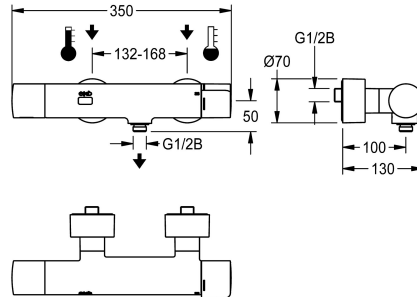

## KWC F5E-Therm

Electronic thermostatic wall-mounted mixer with battery operation and pre-fitted C-module unit

Modell-Linie: F5E | F5ET2108

Showers | Electronic self closing shower

### KWC-No.

**360008373**

with pre-fitted C-module unit

NEW

F5E-Therm thermostatic mixer DN 15 for wall mounting, for shower facilities. Electrically controlled, connects to hot water and cold water. Pre-fitted C-module unit for radio-controlled parameterisation, read-out of statistical data, realisation of predefined calendar functions as well as grouping of taps to perform predefined control functions via the necessary app. Thermostat with metal handle and adjustable, turn-proof temperature stop. With the option of manual thermal disinfection.

Control electronics, solenoid valve cartridge, 6 V lithium battery (CR-P2) and touch sensor in all-metal housing with hand shower connection, G 1/2 B, polished chromium-plated brass. With adjustable and lockable connections with backflow preventers and strainers, fully covered by depth-adjustable screw rosettes. Activated water hygiene flushing 24 hours after last activation, safety switch-off for continuous reflexion and saving of statistical data.

### Technical Data

additional connections	no
with backflow preventer	yes
circulation	no
connection with pay water disp	not possible
default automatic hygiene flush	24h after the last activity
default flow time	30 Seconds
with filter	yes
adjustable flow time	yes
functional principle	electronic self-closing
for hand shower	yes
hygiene flushing	yes
diameter nominal	DN 15
inlet size	G 1/2 B
Locking mechanism	Top section, non-ceramic
material casing	brass-look
material fitting	brass-look
maximum flow time	255 Seconds
minimum flow pressure	1 bar
minimum flow time	1 Seconds
type of mixing	with thermostat
number of batteries	1
power supply connection	Battery 6 V
power consumption	1.5 Voltampere