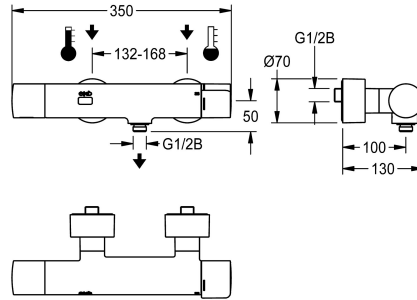

## KWC F5E-Therm

Electronic thermostatic wall-mounted mixer with battery operation and pre-fitted C-module unit

Modell-Linie: F5E | F5ET2108

Showers | Electronic self closing shower

### KWC-No.

**360008373**

with pre-fitted C-module unit

**NEW**

F5E-Therm thermostatic mixer DN 15 for wall mounting, for shower facilities. Electrically controlled, connects to hot water and cold water. Pre-fitted C-module unit for radio-controlled parameterisation, read-out of statistical data, realisation of predefined calendar functions as well as grouping of taps to perform predefined control functions via the necessary app. Thermostat with metal handle and adjustable, turn-proof temperature stop. With the option of manual thermal disinfection.

Control electronics, solenoid valve cartridge, 6 V lithium battery (CR-P2) and touch sensor in all-metal housing with hand shower connection, G 1/2 B, polished chromium-plated brass. With adjustable and lockable connections with backflow preventers and strainers, fully covered by depth-adjustable screw rosettes. Activated water hygiene flushing 24 hours after last activation, safety switch-off for continuous reflexion and saving of statistical data.

### Technical Data

additional connections	no
with backflow preventer	yes
circulation	no
connection with pay water disp	not possible
default automatic hygiene flush	24h after the last activity
default flow time	30 Seconds
with filter	yes
adjustable flow time	yes
functional principle	electronic self-closing
for hand shower	yes
hygiene flushing	yes
diameter nominal	DN 15
inlet size	G 1/2 B
Locking mechanism	Top section, non-ceramic
material casing	brass
material fitting	brass
maximum flow time	255 Seconds
minimum flow pressure	1 bar
minimum flow time	1 Seconds
type of mixing	with thermostat
number of batteries	1
power supply connection	Battery 6 V
power consumption	1.5 Voltampere