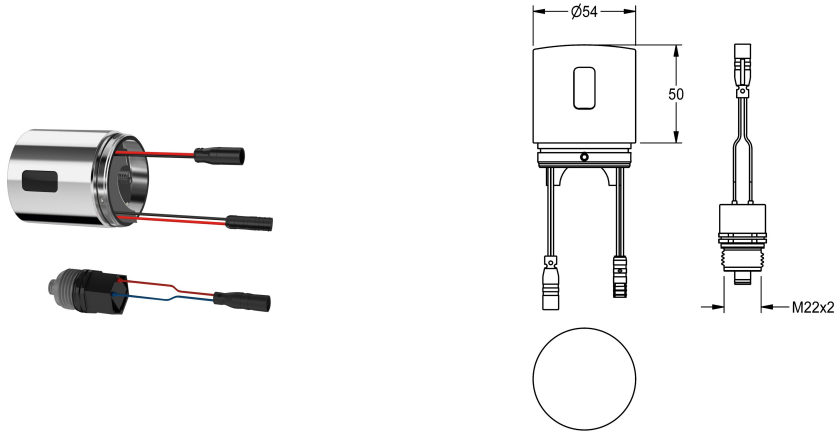

KWC

Hygiene unit for compatible KWC self-closing thermostatic wall-mounted mixers

Modell-Linie: PROF-WIRELESS | ACST9002

Systém řízení spotřeby vody | Příslušenství Řízená spotřeba vody

KWC-No.

360008376

Hygiene unit for compatible KWC self-closing thermostatic wall-mounted mixers

Hygiene unit for compatible KWC self-closing thermostatic wall-mounted mixers for sanitary facilities and shower facilities, for carrying out automatic hygiene flushing and for saving statistical data. C-module including control electronics and 6 V lithium battery (CR-P2) as well as solenoid valve cartridge. Activated water hygiene flushing (30 seconds), fixed interval of 24 hours and saving

of statistical data. With option for radio-controlled parameterisation, read-out of statistical data, realisation of predefined calendar functions as well as grouping of taps to perform predefined control functions via the necessary app. With polished chromium-plated brass housing adapter.

Typ baterií

CR-P2