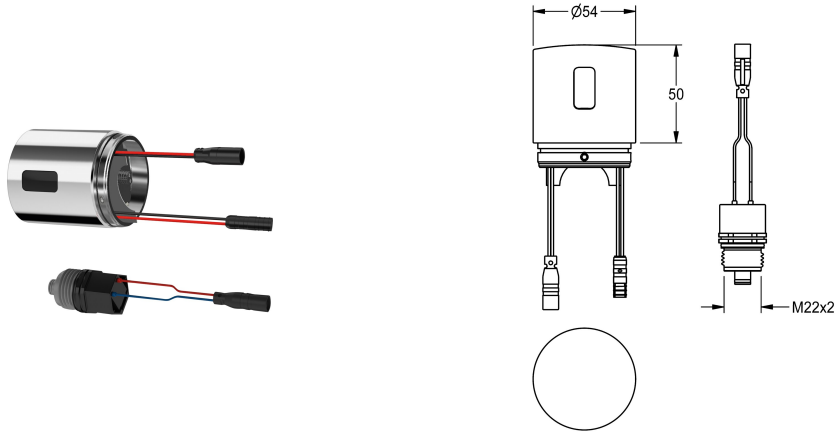

## KWC

Hygiene unit for compatible KWC self-closing thermostatic wall-mounted mixers

Modell-Linie: PROF-WIRELESS | JACST9002

Water management systems | Complementary parts water management

### KWC-No.

**360008376**

Hygiene unit for compatible KWC self-closing thermostatic wall-mounted mixers

Hygiene unit for compatible KWC self-closing thermostatic wall-mounted mixers for sanitary facilities and shower facilities, for carrying out automatic hygiene flushing and for saving statistical data. C-module including control electronics and 6 V lithium battery (CR-P2) as well as solenoid valve cartridge. Activated water hygiene flushing (30 seconds), fixed interval of 24 hours and saving

of statistical data. With option for radio-controlled parameterisation, read-out of statistical data, realisation of predefined calendar functions as well as grouping of taps to perform predefined control functions via the necessary app. With polished chromium-plated brass housing adapter.