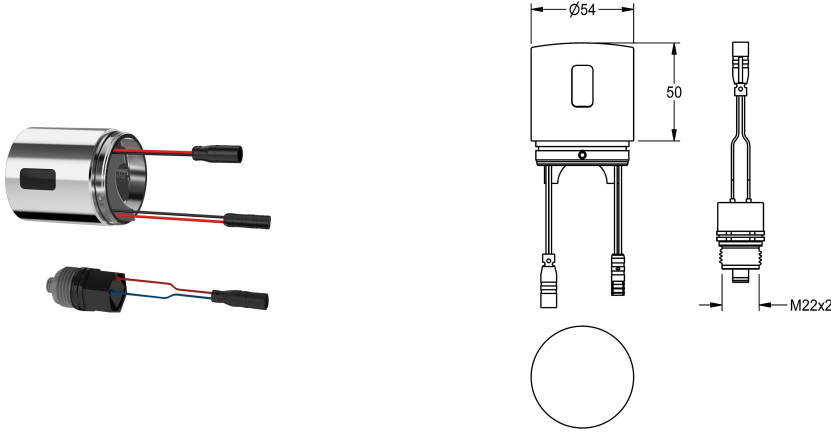

KWC

Hygiene unit for compatible KWC self-closing thermostatic wall-mounted mixers

Modell-Linie: PROF-WIRELESS | JACST9002

Water management systems | Complementary parts water management

KWC-No.

360008376

Hygiene unit for compatible KWC self-closing thermostatic wall-mounted mixers

Hygiene unit for compatible KWC self-closing thermostatic wall-mounted mixers for sanitary facilities and shower facilities, for carrying out automatic hygiene flushing and for saving statistical data. C-module including control electronics and 6 V lithium battery (CR-P2) as well as solenoid valve cartridge. Activated water hygiene flushing (30 seconds), fixed interval of 24 hours and saving

of statistical data. With option for radio-controlled parameterisation, read-out of statistical data, realisation of predefined calendar functions as well as grouping of taps to perform predefined control functions via the necessary app. With polished chromium-plated brass housing adapter.