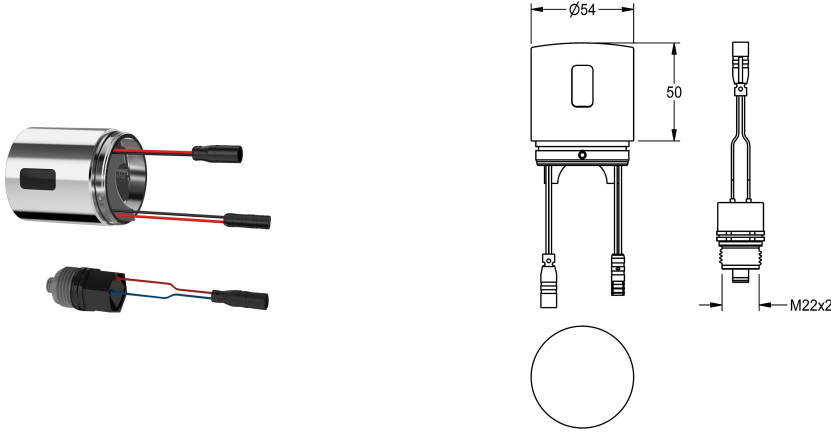

## KWC

Hygiene unit for compatible KWC self-closing thermostatic wall-mounted mixers

Modell-Linie: PROF-WIRELESS | JACST9002

Water management systems | Complementary parts water management

### KWC-No.

**3600008376**

Hygiene unit for compatible KWC self-closing thermostatic wall-mounted mixers

Hygiene unit for compatible KWC self-closing thermostatic wall-mounted mixers for sanitary facilities and shower facilities, for carrying out automatic hygiene flushing and for saving statistical data. C-module including control electronics and 6 V lithium battery (CR-P2) as well as solenoid valve cartridge. Activated water hygiene flushing (30 seconds), fixed interval of 24 hours and saving

of statistical data. With option for radio-controlled parameterisation, read-out of statistical data, realisation of predefined calendar functions as well as grouping of taps to perform predefined control functions via the necessary app. With polished chromium-plated brass housing adapter.