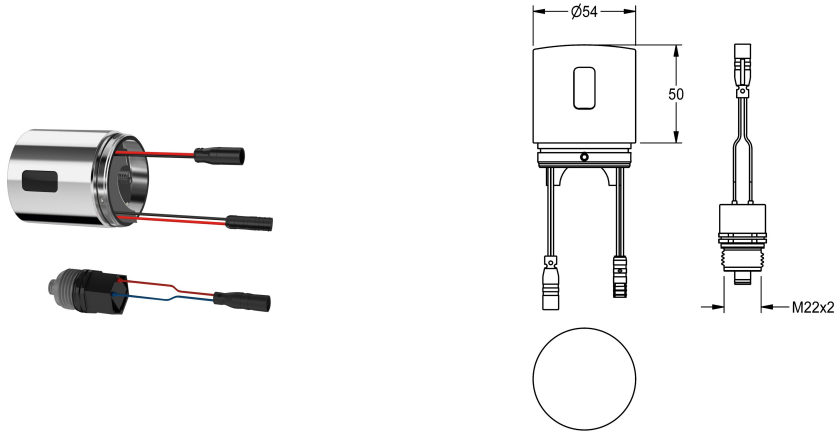

KWC

Hygiene unit for compatible KWC self-closing thermostatic wall-mounted mixers

Modell-Linie: PROF-WIRELESS | ACST9002

Vattenhantering | Kompletterande delar vattenhantering

KWC-No.

3600008376

Hygiene unit for compatible KWC self-closing thermostatic wall-mounted mixers

Hygiene unit for compatible KWC self-closing thermostatic wall-mounted mixers for sanitary facilities and shower facilities, for carrying out automatic hygiene flushing and for saving statistical data. C-module including control electronics and 6 V lithium battery (CR-P2) as well as solenoid valve cartridge. Activated water hygiene flushing (30 seconds), fixed interval of 24 hours and saving

of statistical data. With option for radio-controlled parameterisation, read-out of statistical data, realisation of predefined calendar functions as well as grouping of taps to perform predefined control functions via the necessary app. With polished chromium-plated brass housing adapter.