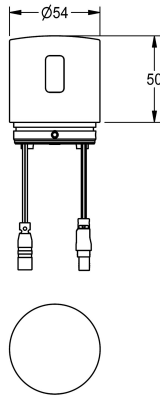

### KWC-No.

**360008377**

C-module unit for compatible KWC electronic wall-mounted mixers

C-module unit for compatible KWC electronic wall-mounted mixers for sanitary facilities and shower facilities. For radio-controlled parameterisation, read-out of statistical data, realisation of

### Technical Data

quantity
quantity uom

1
piece