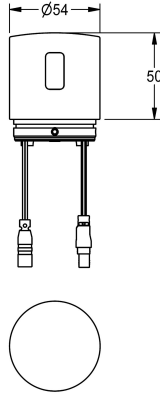

KWC

C-module unit for compatible KWC electronic wall-mounted mixers

Modell-Linie: PROF-WIRELESS | JACET9003

Water management systems | Complementary parts water management

KWC-No.

360008377

C-module unit for compatible KWC electronic wall-mounted mixers

C-module unit for compatible KWC electronic wall-mounted mixers for sanitary facilities and shower facilities. For radio-controlled parameterisation, read-out of statistical data, realisation of

predefined calendar functions as well as grouping of taps to perform predefined control functions via the necessary app. With polished chromium-plated brass housing adapter.