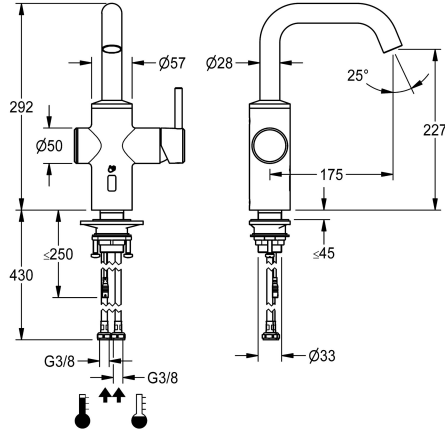

KWC F5LME Hybrid washbasin tap

Modell-Linie: F5L | F5LME005
Taps | Manual taps

KWC-No.

3600008404

F5LME hybrid washbasin tap DN 15 as pillar mixer with swivelling spout, can be locked in the centre position. Adjustable swivel ranges of 50°, 120° and 360°. For connection to hot water and cold water via hoses with strainers. Single lever mixer with mixer cartridge with ceramic disc technology and adjustable, turn-proof temperature stop. Alternative activation using hand reflection via an opto-electronic sensor for time-controlled water release with preset mixing water temperature. Mixer cartridge, solenoid valve and sensor with control electronics in all-metal housing, brushed stainless steel. Laminar jet controller with integrated flow rate controller (8.0 l/min). Projection 220 mm. Activated water hygiene

Battery compartment including battery or power supply unit with extension cable must be ordered separately.

NEW

Technical Data

depressurised
with filter
functional principle
hygiene flushing
diameter nominal
Locking mechanism
material fitting
minimum flow pressure
type of mixing
Pop-up waste set
with rosettes/cover plate
Spout
spout projection
surface finish fitting
temperature limit
thermal disinfection
type of mounting
type of operation
type of tap
volume flow rate at 3 bar
water connection
Accent colour

no
yes
manual
prepared
DN 15
Top section, non-ceramic
stainless steel
1 bar
yes
no
no
rotating, top
175 mm
brushed
yes
yes
tap hole
manual operation
pillar tap
0.13 l/s
hose (gland nut)
none

KWC F5LME Hybrid washbasin tap

2030036849
ACEX9004

PURETHERM under-table thermostat

2030012758
PURE0031

KWC F5LME Hybrid washbasin tap

Modell-Linie: F5L | F5LME005
Taps | Manual taps

Spare Parts

Solenoid valve cartridge

2030045522
ACXX9002