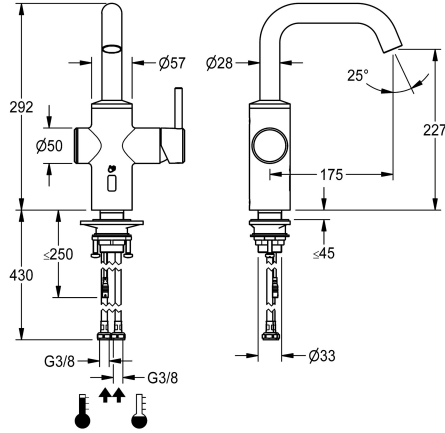

KWC F5LME Hybrid washbasin tap

Modell-Linie: F5L | F5LME005
Taps | Manual taps

KWC-No.

3600008404

F5LME hybrid washbasin tap DN 15 as pillar mixer with swivelling spout, can be locked in the centre position. Adjustable swivel ranges of 50°, 120° and 360°. For connection to hot water and cold water via hoses with strainers. Single lever mixer with mixer cartridge with ceramic disc technology and adjustable, turn-proof temperature stop. Alternative activation using hand reflection via an opto-electronic sensor for time-controlled water release with preset mixing water temperature. Mixer cartridge, solenoid valve and sensor with control electronics in all-metal housing, brushed stainless steel. Laminar jet controller with integrated flow rate controller (8.0 l/min). Projection 220 mm. Activated water hygiene

Battery compartment including battery or power supply unit with extension cable must be ordered separately.

NEW

Technical Data

depressurised
with filter
functional principle
hygiene flushing
diameter nominal
Locking mechanism
material fitting
minimum flow pressure
type of mixing
Pop-up waste set
with rosettes/cover plate
Spout
spout projection
surface finish fitting
temperature limit
thermal disinfection
type of mounting
type of operation
type of tap
volume flow rate at 3 bar
water connection
Accent colour

no
yes
manual
prepared
DN 15
Top section, non-ceramic
stainless steel
1 bar
yes
no
no
rotating, top
175 mm
brushed
yes
yes
tap hole
manual operation
pillar tap
0.13 l/s
hose (gland nut)
none

KWC F5LME Hybrid washbasin tap

Spare Parts

Solenoid valve cartridge

2030045522

Backflow preventer DN 6

2030045816

KWC F5LME
Hybrid washbasin tap

Modell-Linie: F5L | F5LME005
Taps | Manual taps

ACXX9002