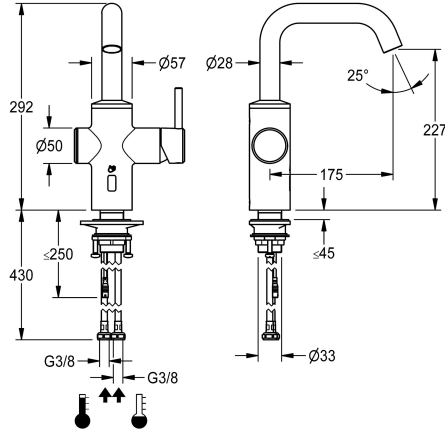

KWC F5LME Hybrid washbasin tap

Modell-Linie: F5L | F5LME005
Taps | Manual taps

KWC-No.

3600008404

F5LME hybrid washbasin tap DN 15 as pillar mixer with swivelling spout, can be locked in the centre position. Adjustable swivel ranges of 50°, 120° and 360°. For connection to hot water and cold water via hoses with strainers. Single lever mixer with mixer cartridge with ceramic disc technology and adjustable, turn-proof temperature stop. Alternative activation using hand reflection via an opto-electronic sensor for time-controlled water release with preset mixing water temperature. Mixer cartridge, solenoid valve and sensor with control electronics in all-metal housing, brushed stainless steel. Laminar jet controller with integrated flow rate controller (8.0 l/min). Projection 220 mm. Activated water hygiene

Battery compartment including battery or power supply unit with extension cable must be ordered separately.

NEW

Technical Data

depressurised
with filter
functional principle
hygiene flushing
diameter nominal
Locking mechanism
material fitting
minimum flow pressure
type of mixing
Pop-up waste set
with rosettes/cover plate
Spout
spout projection
surface finish fitting
temperature limit
thermal disinfection
type of mounting
type of operation
type of tap
volume flow rate at 3 bar
water connection
Accent colour

no
yes
manual
prepared
DN 15
Top section, non-ceramic
stainless steel
1 bar
yes
no
no
rotating, top
175 mm
brushed
yes
yes
tap hole
manual operation
pillar tap
0.13 l/s
hose (gland nut)
none

KWC F5LME Hybrid washbasin tap

Spare Parts

Solenoid valve cartridge

2030045522

KWC F5LME
Hybrid washbasin tap

Modell-Linie: F5L | F5LME005
Taps | Manual taps

ACXX9002
