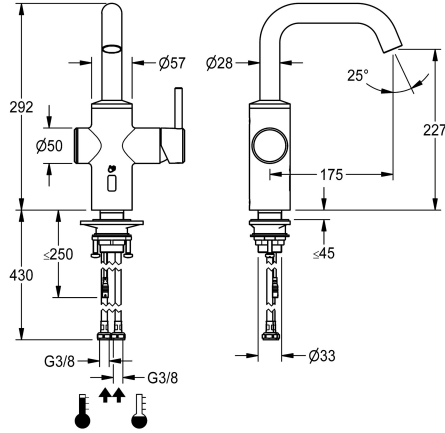

## KWC F5LME Hybrid washbasin tap

Modell-Linie: F5L | F5LME005  
Kranar | Manuella kranar

### KWC-No.

**3600008404**

F5LME hybrid washbasin tap DN 15 as pillar mixer with swivelling spout, can be locked in the centre position. Adjustable swivel ranges of 50°, 120° and 360°. For connection to hot water and cold water via hoses with strainers. Single lever mixer with mixer cartridge with ceramic disc technology and adjustable, turn-proof temperature stop. Alternative activation using hand reflection via an opto-electronic sensor for time-controlled water release with preset mixing water temperature. Mixer cartridge, solenoid valve and sensor with control electronics in all-metal housing, brushed stainless steel. Laminar jet controller with integrated flow rate controller (8.0 l/min). Projection 220 mm. Activated water hygiene