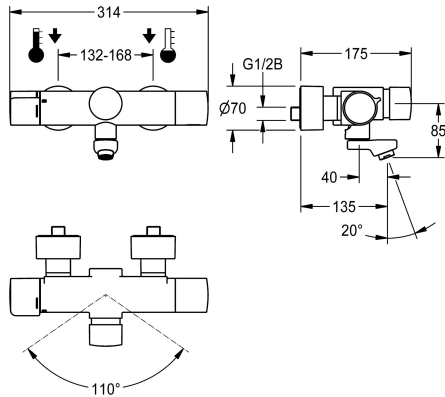

## KWC F5S-Therm

Self-closing thermostatic wall-mounted mixer with pre-fitted hygiene unit

Modell-Linie: F5S | F5ST1104  
Taps | Self closing taps

### KWC-No.

**3600008420**  
Projection 195 mm

**3600008409**  
Projection 135 mm

**3600008421**  
Projection 255 mm

### spout projection

195 mm

135 mm

255 mm

NEW

F5S-Therm self-closing thermostatic mixer DN 15 for wall mounting with lockable swivelling outlet, for sanitary facilities. Hydraulically controlled, connects to hot water and cold water. Pre-fitted hygiene unit with C-module including control electronics, 6 V lithium battery (CR-P2) and solenoid valve cartridge for automatic hygiene flushing and saving of statistical data. FRAMIC self-closing cartridge, hydraulically controlled, low maintenance and stagnation free, with ceramic disc technology, self closing, flow pressure independent due to medium-independent design. Fully adjustable flow time, thermostat with metal handle with adjustable and turn-proof

yes
no
fixed interval 24 hours
no
yes
yes
hydraulic self-closing
yes
DN 15
G 1/2 B
Top section, ceramic
brass-look
35 Seconds
1 bar
5 Seconds
with thermostat
1
app
no